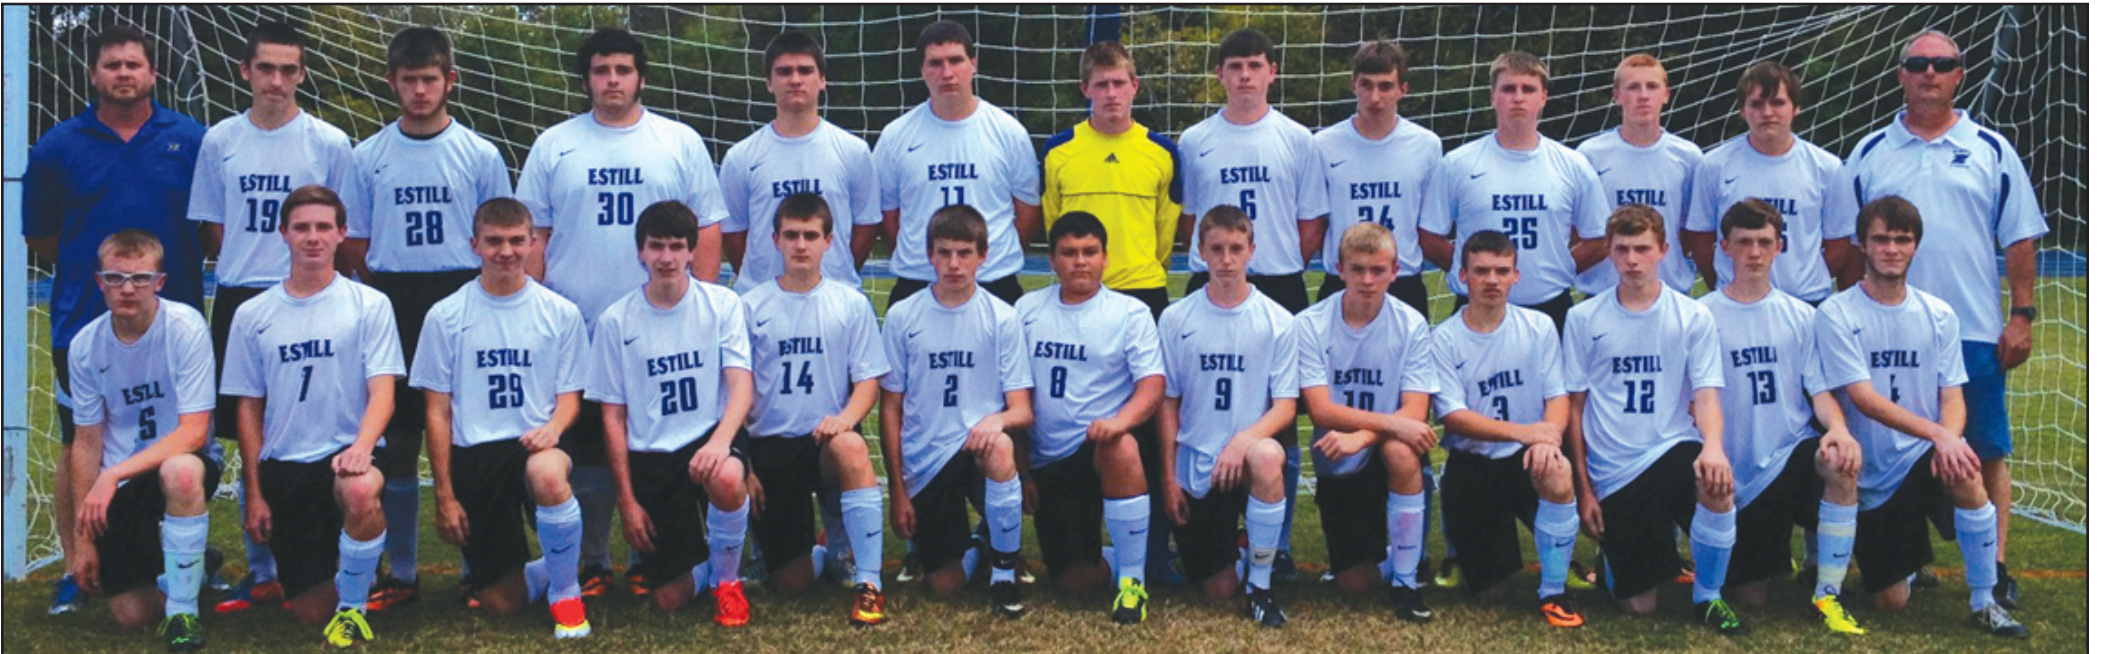

ESTILL COUNTY LADY ENGINEERS GIRLS SOCCER: Left to right, front: Alaina Thomas, Emily Walton, Destoni Stone, Taylor Adams, Kennedy Horn, Jordan Noe, Taylor Wiseman, Ashleigh Dozier, Chelsea Mays. Back: Christian Tipton, Winter Dean, Mary Plowman, Kayla Patrick, Ashley Jones, Courtney Plowman, Victoria Wise, Brittney Fowler, Kayla Fowler, Jackie Flynn, Timber McCoy.

ESTILL COUNTY ENGINEERS BOYS SOCCER: Left to right, front: Chance Hall, Andrew Witt, Ethan Hall, Carson Wilson, Boone Tucker, Dustin Abshear, Cody Boin, Austin Witt, Jordan Martin, Justin Marshall, Dustin Ferguson, Tyler Ratliff, Caleb Lawson. Back: Coach Tim Tipton, Jeromy Stamper, Austin Brinegar, Ben Plowman, Josh Baber, Justice Bach, Levi Tipton, Ethan Price, Travis Neal, Adam Claypoole, Jake Evans, Russell Alwine, and assistant coach Greg Witt.

The Lookouts (shown below) of the Richmond Minor League's 9-year-old kid-pitch league won the championship game Saturday night in extra innings. Two of our local Estill County players, Thomas Forehand and Hunter Cole, pictured above, have enjoyed their extended baseball season and being apart of their Lookouts championship team.

Estill County Marching Band solists Megan Gentry (above) and Zac Puckett (below) perform at Powell County.

TOP PHOTO: The Estill County Engineers cheerleaders pose for a photo before leading their team to victory over Powell County's Pirates. ABOVE: The Estill County Engineers football team gets final instructions before going out to win over the previously undefeated Powell County Pirates at Stanton on Friday night.