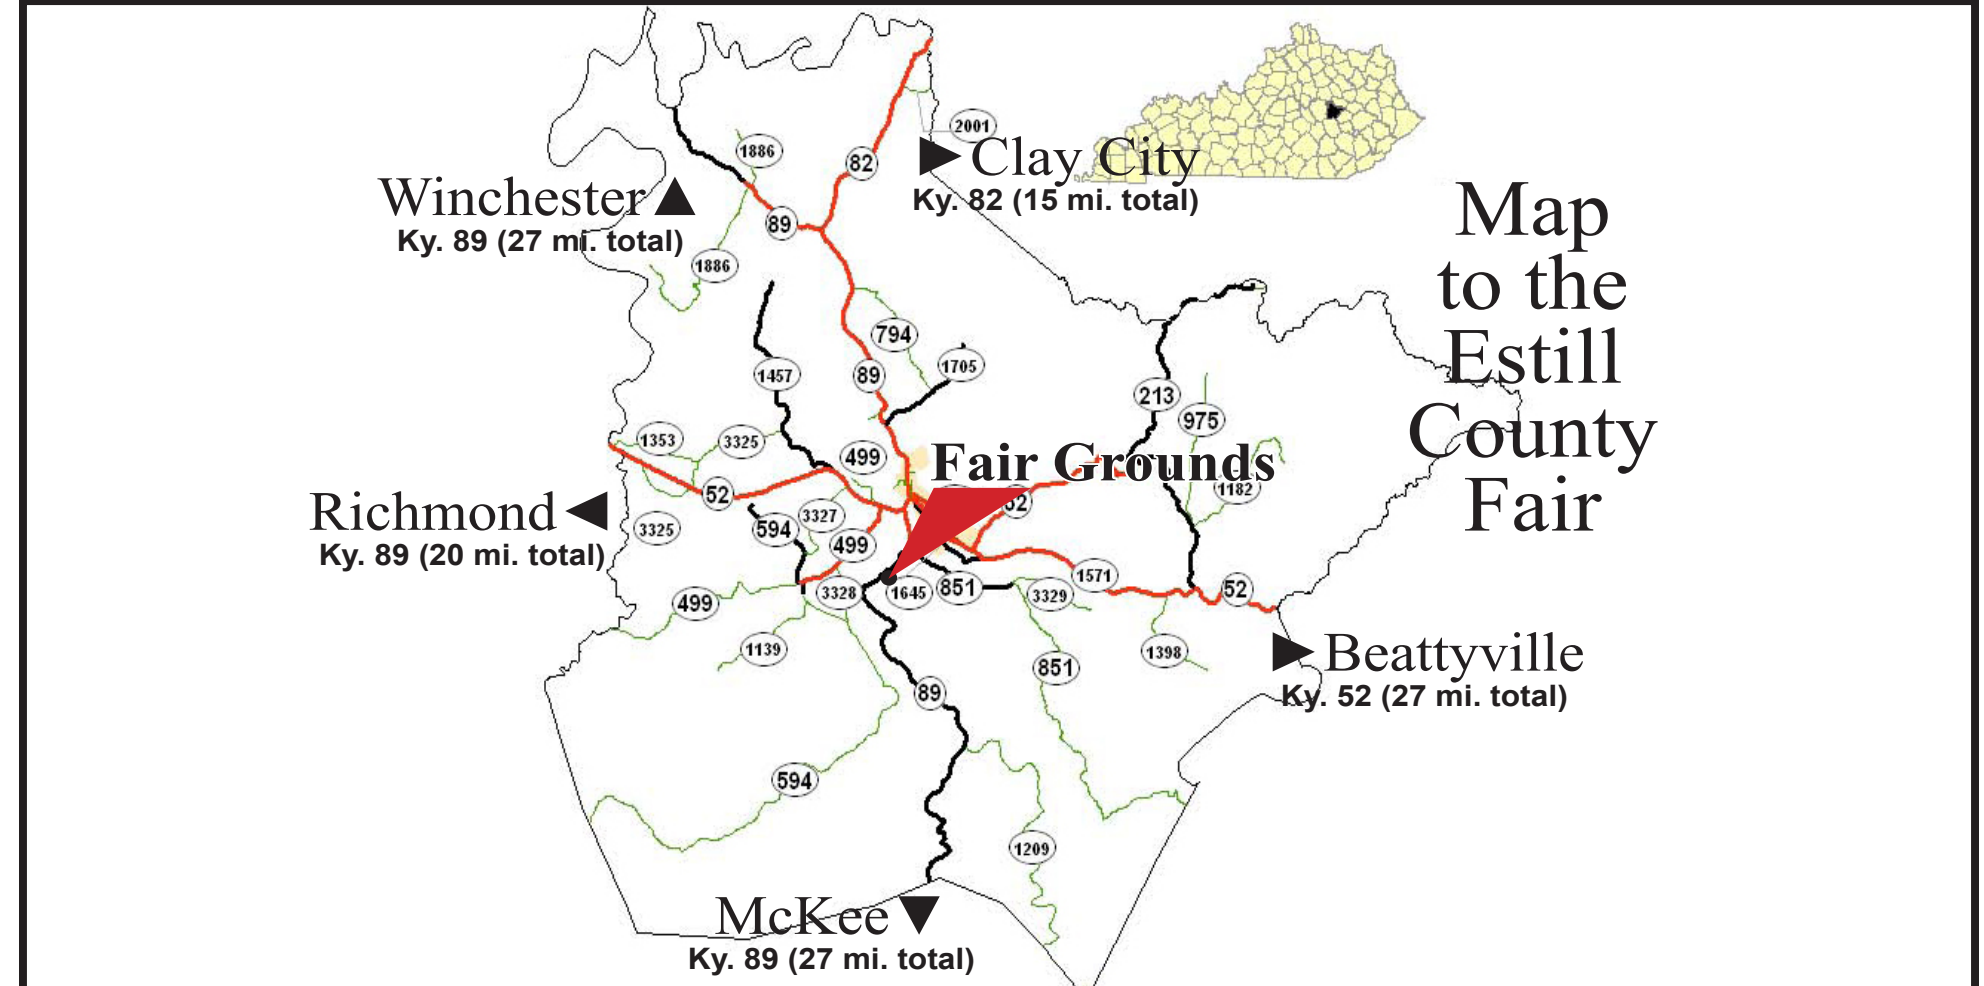

Hardy Propane Gas Company

141 Richmond Road • Irvine, Ky.

(606) 723-2496

**PROPANE GAS
GAS APPLIANCES
ACCESSORIES & PARTS**

"We ain't eat beans, but we do have gas!"

**There's something
for everyone at the
Estill County Fair!**

Enjoy the 2018 Estill County Fair

Enjoy The Estill County Fair!

Warren F. Toler Funeral Home

Family Owned and Operated 99 Cedar Grove
www.tolerfuneralhome.com

Obituary Line
Phone 723-4242