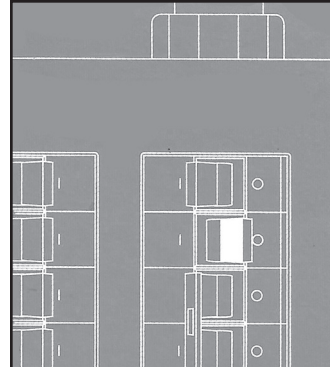

Classifieds

**$2 for
20 Words**

Additional Words 10 cents each.

Send with payment to
Estill Tribune,
6135 Winchester Road

Stickeler's Answer

Stickelers Answer

The answer is disproportionately.

Stickeler's Puzzle on Page 12

Hauling

Jack Walling GRAVEL HAULING & DOZIER WORK

Free Estimates!
606-975-1736 or
606-643-5080

Gun & Pawn Shop

ESTILL GUN & PAWN

1212 Richmond Road, Irvine, KY
Behind Pizza Hut

Call (606) 723-PAWN

A "Full Service Pawn Shop"

Will pawn anything of value:

•Firearms •Autos •Electronics •Jewelry
•Boats •Campers •Recreational vehicles

Hours: Monday-Thursday 10-5:30
Friday 10-6 and Saturday 9-4