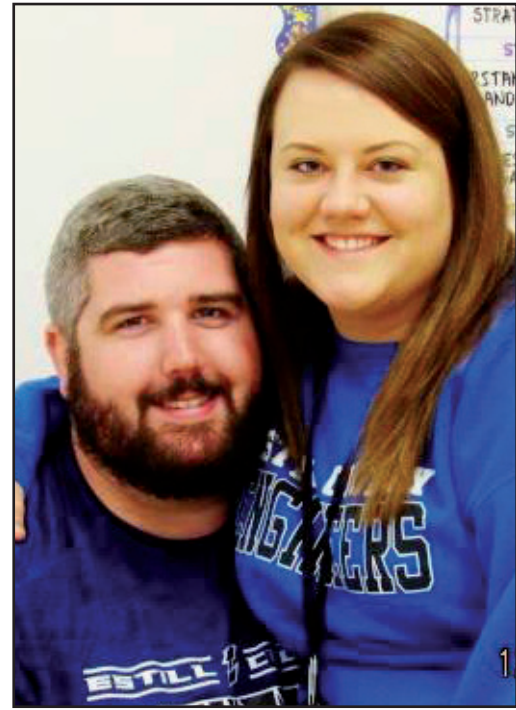

VOLLEYBALL COACHES

Volleyball coaches Chaston and Shayla Brinegar Carroll.

Photo courtesy of Donna Cole