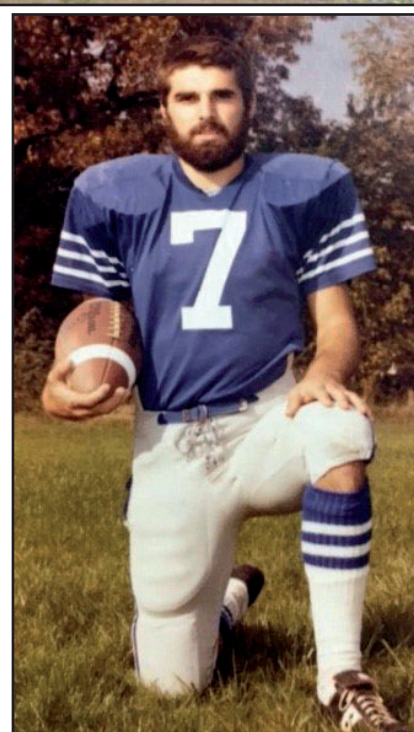

The Estill County Engineers Marching Band performs their 2019 routine, "The Crossing" in front of Estill fans at halftime of Friday's game.

Estill County Engineers freshman linebacker Braeden Waddle (#22, center) and others get ready to close in on the Letcher runner for a loss of yards.

Jonathan Short, a sophomore running back for the Estill County Engineers carries the ball for Estill during Friday night's game against Letcher County Central.

Estill County Schools honored former Estill County Engineers football player Robbie Wiseman (#7) during Friday night's inaugural "Robbie Wiseman Memorial Classic" at Hoover Niece Field in Irvine before Estill's second game of the season, against Letcher County Central. Clockwise from bottom, Robbie as a player, in later years; then the family of Robbie Wiseman showing off the plaque that was presented to them in his honor. Above, game officials present the game ball to his wife, Camera Wiseman, in his honor. Former coach Don Richardson called Robbie, "the greatest Engineer ever," and said he is "eternally grateful to have been a part of your life." Richardson got to see Wiseman in uniform as a Kentucky Wildcat at Commonwealth Stadium. Richardson said Robbie came over to him and said, "Coach, I made it." Richardson replied, "Yes, you did, Robbie."